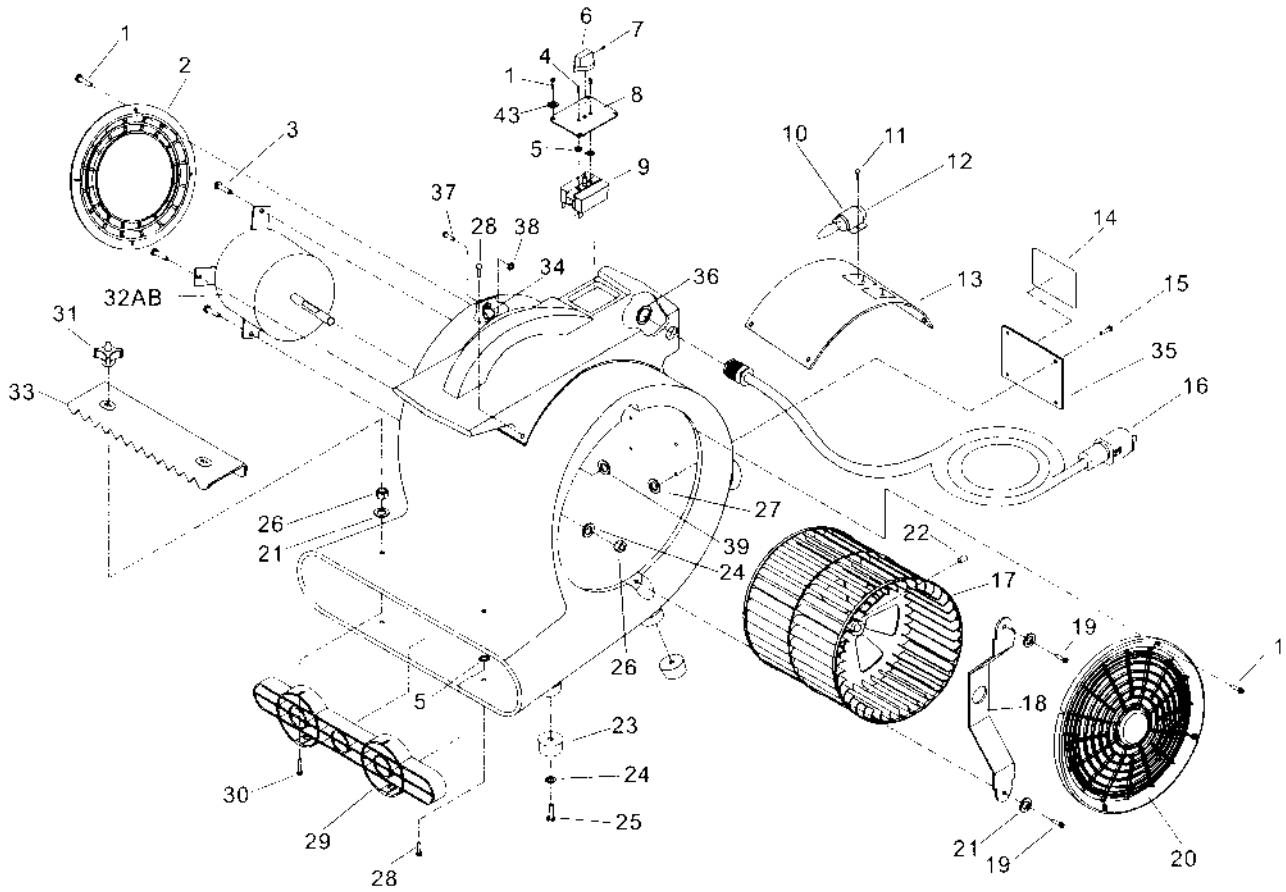

## AIR BLOWER PARTS LIST

| REF | PART NO. | QTY | DESCRIPTION                       | SERIAL NO.<br>FROM | NOTES:    |
|-----|----------|-----|-----------------------------------|--------------------|-----------|
| 1   | 70765    | 12  | SCR, M4 X 15MM PH SHEET METAL     |                    |           |
| 2   | 36210    | 1   | GUARD, 9" AB                      |                    |           |
| 3   | 70768    | 2   | SCR, M6-1 X 16MM FHMS BLK         |                    |           |
| 4   | 70766    | 2   | SCR, 8-32 X 1/4 PHMS              |                    |           |
| 5   | 87255    | 7   | WASHER, M4 RIVET BACKUP           |                    |           |
| 6   | 48084    | 1   | KNOB, SWITCH AB                   |                    |           |
| 7   | 70771    | 1   | SET SCR, M3 X 8MM X .5            |                    |           |
| 8   | 62928    | 1   | PLATE, SWITCH AB                  |                    |           |
| 9   | 72176    | 1   | SWITCH, 3 SPEED ROTARY            |                    |           |
| 10  | 140474   | 1   | CLAMP, CAPACITOR                  |                    |           |
| 11  | 67481    | 2   | RIVET, M4 X 14MM                  |                    |           |
| 12  | 27943    | 1   | CAPACITOR                         |                    |           |
| 13  | 62936    | 1   | PLATE, INNER AB                   |                    |           |
| 14  | 50344    | 1   | LABEL, WARNING                    |                    |           |
| 15  | 67483    | 4   | RIVET, M3 X 12MM                  |                    |           |
| 16  | 23706    | 1   | CORD ASSEMBLY, EURO, AB           |                    |           |
| 17  | 34389    | 1   | FAN, SQUIRREL CAGE                |                    |           |
| 18  | 140467   | 1   | BRKT, MOTOR SHAFT AB              |                    |           |
| 19  | 70764    | 2   | SCR, M6-1 X 15 PPHMS PLTD BLK     |                    |           |
| 20  | 36211    | 1   | GUARD, 10" AB                     |                    |           |
| 21  | 87211    | 4   | WASHER, M6 FLAT BLK               |                    |           |
| 22  | 70770    | 1   | SET SCR, M8 X 8MM CUP POINT       |                    |           |
| 23  | 66352    | 4   | FOOT BLOWER                       |                    |           |
| 24  | 87228    | 8   | WASHER, M6 PLAT                   |                    |           |
| 25  | 70767    | 4   | SCR, M6-1 X 19MM PPHMS            |                    |           |
| 26  | 57220    | 6   | NUT, M6X1 HEX NYLOCK PLTD         |                    |           |
| 27  | 87226    | 4   | WASHER, M3 RIVET BACKUP           |                    |           |
| 28  | 67481    | 6   | RIVET, M4 X 14MM                  |                    |           |
| 29  | 36212    | 1   | GUARD, FRONT AB                   |                    |           |
| 30  | 70763    | 2   | SCR, M6-1 X 40MM                  |                    |           |
| 31  | 48085    | 2   | KNOB, CARPET CLAMP                |                    |           |
| 32A | 53556    | 1   | MOTOR, 230V 3SPD 1/2 HP           |                    |           |
| 32B | 53804    | 1   | MOTOR, 230V 3SPD 1 HP             |                    |           |
| 33  | 20100    | 1   | CLAMP, CARPET                     |                    |           |
| 34  | 20005    | 1   | CLAMP, 5/16 NYLON                 |                    |           |
| 35  | 62214    | 1   | PLATE, WARNING LABEL              |                    |           |
| 36  | 87231    | 1   | WASHER, M18 STAR                  |                    |           |
| 37  | 87484    | 1   | RIVET, M5 X 20                    |                    |           |
| 38  | 87230    | 1   | WASHER, M5 RIVET BACKUP           |                    |           |
| 39  | 87225    | 4   | WASHER, M4 RIVET BACKUP           |                    |           |
| 40  | 04087    | -   | ADAPTER, UNIV EURO TO AUST        |                    | NOT SHOWN |
| 41  | 04088    | -   | ADAPTER, UNIV EURO TO BRITISH     |                    | NOT SHOWN |
| 42  | 04089    | -   | ADAPTER, UNIV GROUNDING CORD      |                    | NOT SHOWN |
| 43  | 87239    | 4   | WASHER, M4 INT STAR BLK ZINC PLTD |                    |           |