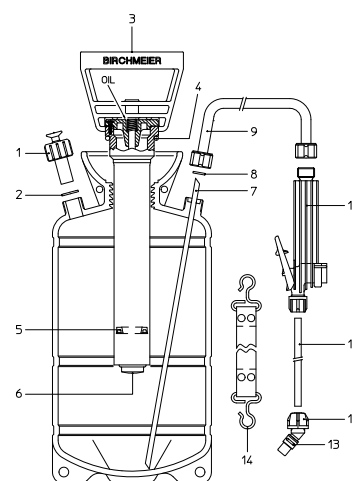

Rondo-Matic 5

Rondo-Matic 5 E

Rondo-Matic 5 compression sprayer 11622101 121260

Accessories (Pictures see page 30)

Two hand grip	NEW	11887301	040578
Glass fibre reinforced plastic tube, length 1 m		11497403	100890
Spray tube 1 m, straight, high-grade steel		11310412	
Foaming Equipment (Spray tube, high-grade steel + foaming nozzle)		11841101	
No Gasket set (Viton) consisting of:		11490504-SB	400013
2 Gasket 21x15.4x2			
4 O-Ring 50.16x5.34			
5 Sleeve			
6 Pump gasket			
8 Gasket 15x15.5x2			
13 O-Ring 7.66x1.78			
No Spare parts			
1 Safety valve 3 bar		11617901-SB	710174
3 Pump black assy.		11625301-SB	710150
5 Sleeve with guide, 6 pcs per pack		10853203-SB	040066
5 Sleeve, 6 pcs per pack		11642701-SB	040059
7 Suction tube 365 mm Minimum order qty. 5 pcs		10450505	
9 Hose assy. 1.2 m 1/2"-1/2"		11488201	
10 Trigger assy.		11488703	
11 Spray tube 40 cm, plastic		11497401	100760
12 Adjustable nozzle assy.		11323002	100883
14 Carrying belt assy.		10453601	100739

Rondo-Matic 5 E compression sprayer 11802201 121321

Accessories (Pictures see page 30)

Two hand grip	NEW	11887301	040578
Glass fibre reinforced plastic tube, length 40 cm		11497401	100760
Glass fibre reinforced plastic tube, length 1 m		11497403	100890
Spray tube 1 m, straight, high-grade steel		11310412	
Foaming Equipment (Spray tube, high-grade steel + foaming nozzle)		11841101	
Adjustable nozzle 1,3 mm PP / SS / EPDM		11323004	
No Gasket set (EPDM) consisting of:		11808501	
2 Gasket 21x15.4x2			
4 O-Ring 50.16x5.34			
3 Sleeve			
6 Pump gasket			
8 Gasket 15x15.5x2			
13 O-Ring 7.66x1.78			
No Spare parts			
1 Safety valve 3 bar		11669609	
3 Pump black assy.		11802301	
5 Guide		11639202	
5 Sleeve, 6 pcs per pack		11642702	
7 Suction tube 365 mm Minimum order qty. 5 pcs		10450505	
9 Hose assy. 1.2 m 1/2"-1/2"		11802401	
10 Trigger assy.		11488705	
11 Spray tube 40 cm, stainless steel, acid-proof		11310421	
12 Adjustable nozzle assy.		11323003	
14 Carrying belt assy.		10453601	100739